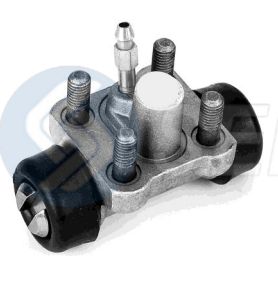

Cil. De Rueda

NISSAN

620

15.87mm(5/8")

W37499 134.42303

CR4379