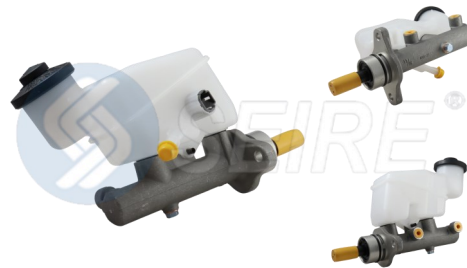

CFM6157

Bomba Freno

**TOYOTA
YARIS**

20.63mm(13/16")

BMC10338 M630472 130.44126