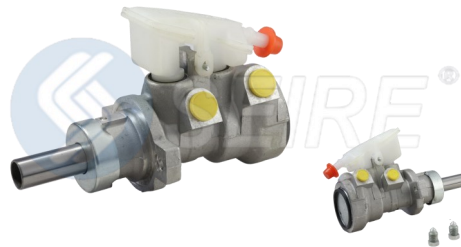

CFM2068

Bomba Freno

FORD

FOCUS

23.81mm(15/16")

BMC10236 M630338, M630360 130.61111