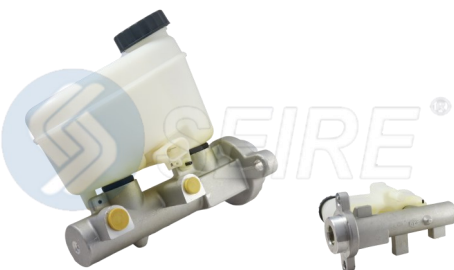

BMC10236 M630338, M630360 130.61111

CFM2070

Bomba Freno

BUICK

CADILLAC
88 OLDSMOBILE
DeVILLE
EIGHTY EIGHT
ELECTRA
Le SABRE
PARK AVENUE

25.4mm(1")

BMC10147 M390186 130.44117

CFM2081