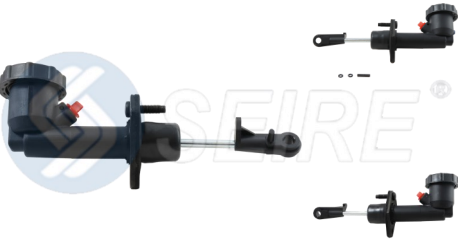

CCM2540

Cil. Maestro

JEEP

CHEROKEE

17.8mm(45/64")

CM350005 136.67012