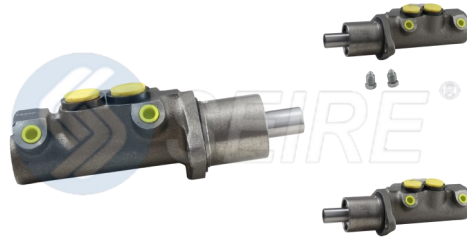

CFM1803

Bomba Freno
VW
GOLF
JETTA

20.63mm(13/16")

BMC10484 M39655 130.33405