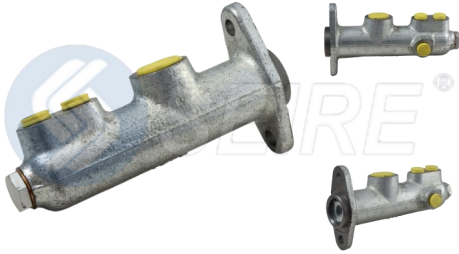

CFM1104

Bomba Freno

RENAULT

R5

19.05mm(3/4")

CFM1108