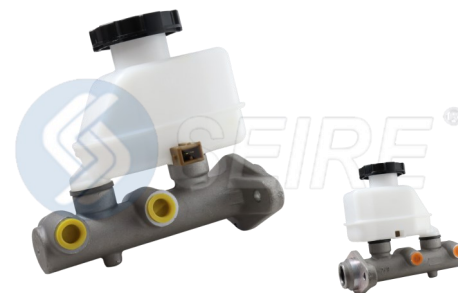

BMC10355 M630486

CFM1770

Bomba Freno

**CHRYSLER
HYUNDAI
ACCENT
VERNA**

22.22mm(7/8")

BMC10247 M630183 130.51017

CFM1781

Bomba Freno
CHRYSLER
ATTITUDE