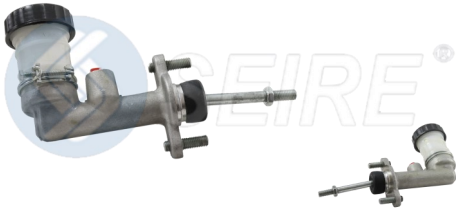

CM111151 136.45003

CCM2559

Cil. Maestro

**HONDA
ISUZU**
PASSPORT
PICK UP
RODEO
TROOPER

15.87mm(5/8")

CM118501 136.43003

CCM2560

Cil. Maestro