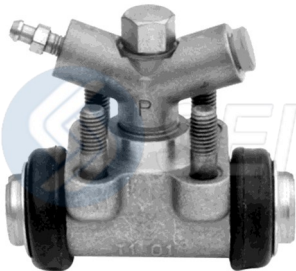

Cil. De Rueda

NISSAN

PICK UP

19.05mm(3/4")

WBC50216 W37208 13442302

CR4377C