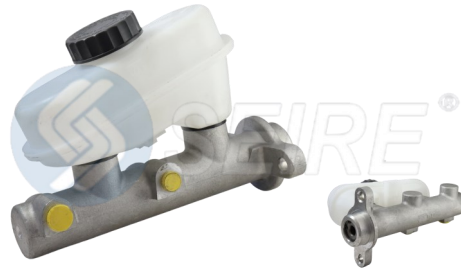

CFM2034

Bomba Freno

FORD

EXPLORER

25.4mm(1")

BMC10489 M39953 130.65037