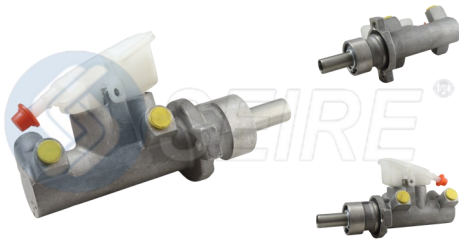

Bomba Freno

FORD

FOCUS

23.81mm(15/16")

BMC10231 M630268

CFM1653

Bomba Freno

NISSAN