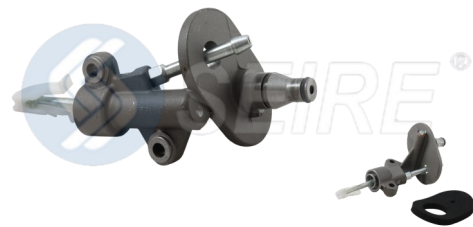

CCM2191

Cil. Maestro

ALFA ROMEO

FIAT

500

BRAVO

GRANDE PUNTO

LINEA

MITO

PUNTO

15.87mm(5/8")