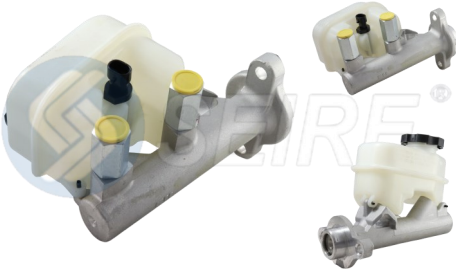

CFM2083

Bomba Freno

**BUICK
CADILLAC
AURORA
BONNEVILLE
DeVILLE
Le SABRE**

25.4mm(1")

M630040 1306212