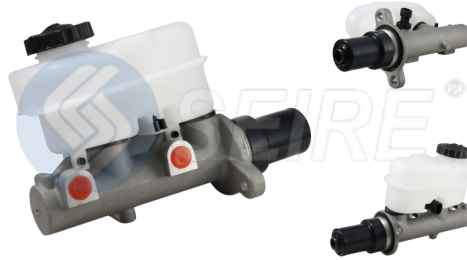

25.4mm(1")

M630040 1306212

CFM6034

Bomba Freno

**CHRYSLER
PLYMOUTH
CARAVAN
GRAND CARAVAN
GRAND VOYAGER
TOWN & COUNTRY
VOYAGER**

23.81mm(15/16")

BMC10162 M390275

CFM6147