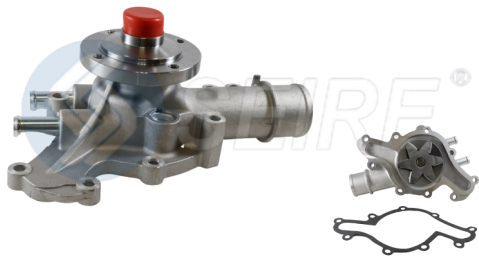

S25-1940

**FORD
MERCURY**

COUGAR
MUSTANG
THUNDERBIRD

AW4103 WP-9099 US4103

S25-1960

FORD

CLUB WAGON
ECONOLINE
EXPLORER

AW4101 WP-9047 MBA08993 US4101