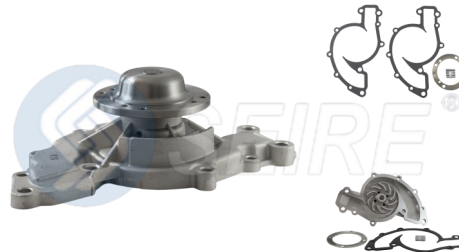

AW5050 WP-891 MBA09917 US5050

S30-1620

GM

BLAZER
C15
C1500
C2500
C35
C3500
CARGO VAN
CHEVY