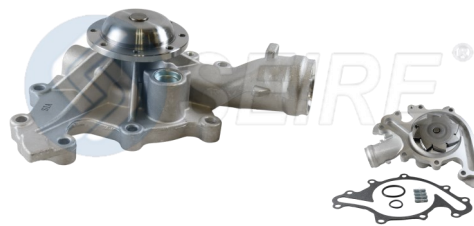

AW4102 WP-9098 MBA08982 US4102

S25-1980

**FORD
LINCOLN**

AVIATOR
E150
E250
E350
E450
ECONOLINE
EXCURSION
EXPEDITION