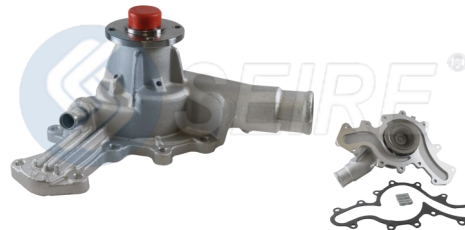

AEROSTAR
CLUB WAGON
ECONOLINE
EXPLORER
NAVAJO
PICK UP
RANGER

AW4060 WP-747 MBA08909 US4060

S25-1800

**FORD
MERCURY**